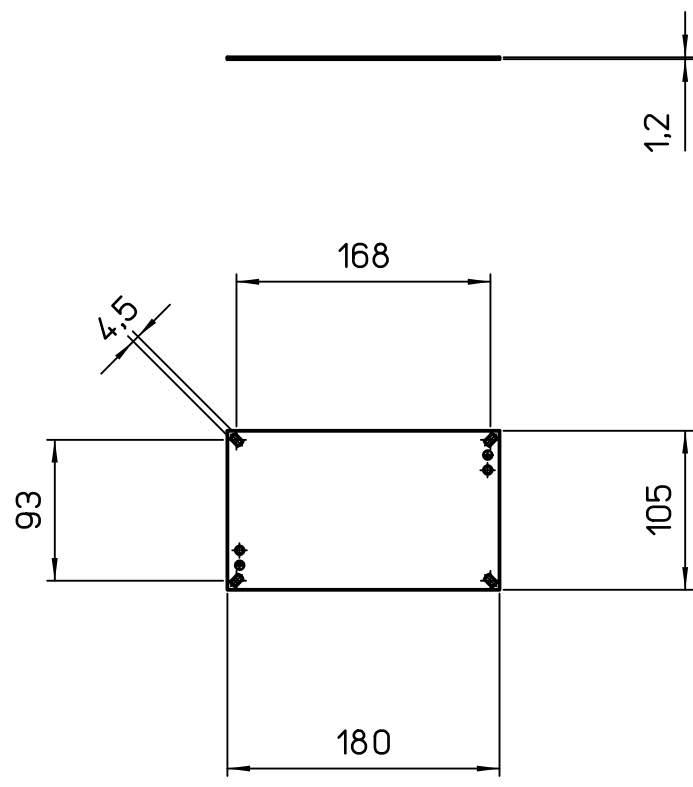

Diritti riservati All rights reserved

dimensions in mm
Date 2/3/2012
Sign. Visentin

TM 2314 PF
MOUNTING PLATES FOR BOX

Scale
1:5